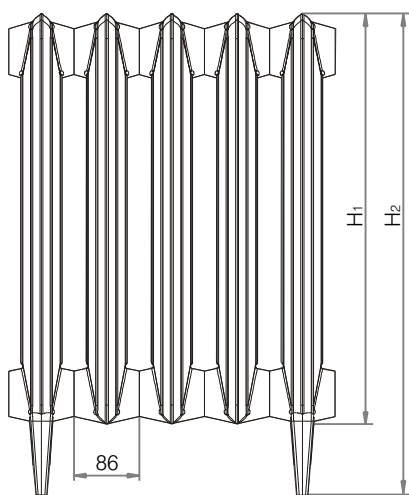

Technical parameters

Radiator type and identification	Nipple spacing h [mm]	Total depth B [mm]	Total height H₁ (H₂) [mm]	Nipple thread [-]	Dry weight [kg/section]	Heating output Δt=75/65/20°C [W/section]	Heating surface [m²/section]	Water volume [l/section]	
Bohemia	450/225 w/o feet	450	225	540	5/4"	9,9	110,0	0,190	1,30
	450/225 w/ feet	450	225	634	5/4"	11,4	110,0	0,190	1,30
Bohemia R	450/225 w/o feet	450	225	540	5/4"	10,3	110,0	0,190	1,30
	450/225 w/ feet	450	225	640	5/4"	11,8	110,0	0,190	1,30
	800/220 w/o feet	800	220	890	5/4"	16,3	169,0	0,530	4,30
	800/220 w/ feet	800	220	990	5/4"	17,5	169,0	0,530	4,30
Hellas	270/218 w/o feet	270	218	340	5/4"	4,9	70,0	0,190	0,85
	270/218 w/ feet	270	218	410	5/4"	5,4	70,0	0,190	0,85
	470/218 w/o feet	470	218	540	5/4"	7,2	108,0	0,290	1,16
	470/218 w/ feet	470	218	610	5/4"	7,7	108,0	0,290	1,16

Thermal and technical parameters are verified experimentally in compliance with EN 442-1 amendment A1 for water as heat carrier.

Bohemia / Bohemia R