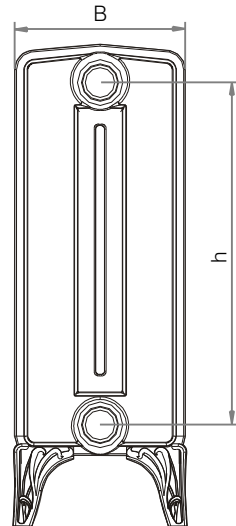

Technical parameters

Radiator type and identification	Nipple spacing h [mm]	Total depth B [mm]	Total height H₁ (H₂) [mm]	Nipple thread [-]	Dry weight [kg/section]	Heating output Δt=75/65/20°C [W/section]	Heating surface [m²/section]	Water volume [l/section]	
Bohemia	450/225 w/o feet	450	225	540	5/4"	9,9	110,0	0,190	1,30
	450/225 w/ feet	450	225	634	5/4"	11,4	110,0	0,190	1,30
Bohemia R	450/225 w/o feet	450	225	540	5/4"	10,3	110,0	0,190	1,30
	450/225 w/ feet	450	225	640	5/4"	11,8	110,0	0,190	1,30
	800/220 w/o feet	800	220	890	5/4"	16,3	169,0	0,530	4,30
	800/220 w/ feet	800	220	990	5/4"	17,5	169,0	0,530	4,30
Hellas	270/218 w/o feet	270	218	340	5/4"	4,9	70,0	0,190	0,85
	270/218 w/ feet	270	218	410	5/4"	5,4	70,0	0,190	0,85
	470/218 w/o feet	470	218	540	5/4"	7,2	108,0	0,290	1,16
	470/218 w/ feet	470	218	610	5/4"	7,7	108,0	0,290	1,16

Thermal and technical parameters are verified experimentally in compliance with EN 442-1 amendment A1 for water as heat carrier.

Bohemia / Bohemia R