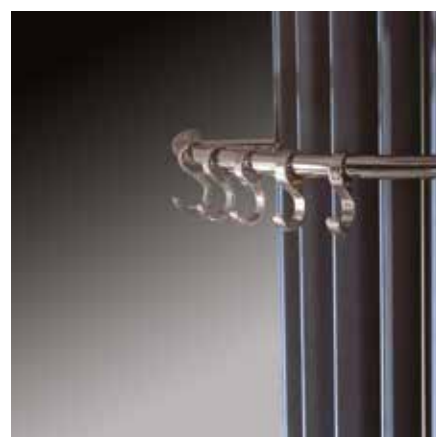

CIRCO WALL

code   *height*   *length*   *colour*   *conn.*
CIRW . 180 027 . XXX /MM
fill in colour code

	Watts 75/65	Watts 55/45	€ st. colour	€ other
L H 180				
027	801	381	701	841
031	946	450	807	969
034	1092	520	915	1098
L H 192				
027	854	410	727	873
031	1009	485	840	1007
034	1164	559	953	1143
L H 200				
027	887	429	744	893
031	1048	507	861	1031
034	1209	585	974	1168
L H 220				
027	961	472	786	945
031	1136	558	910	1091
034	1311	644	1032	1238
L H 240				
027	1024	511	828	994
031	1210	604	959	1152
034	1397	697	1091	1310