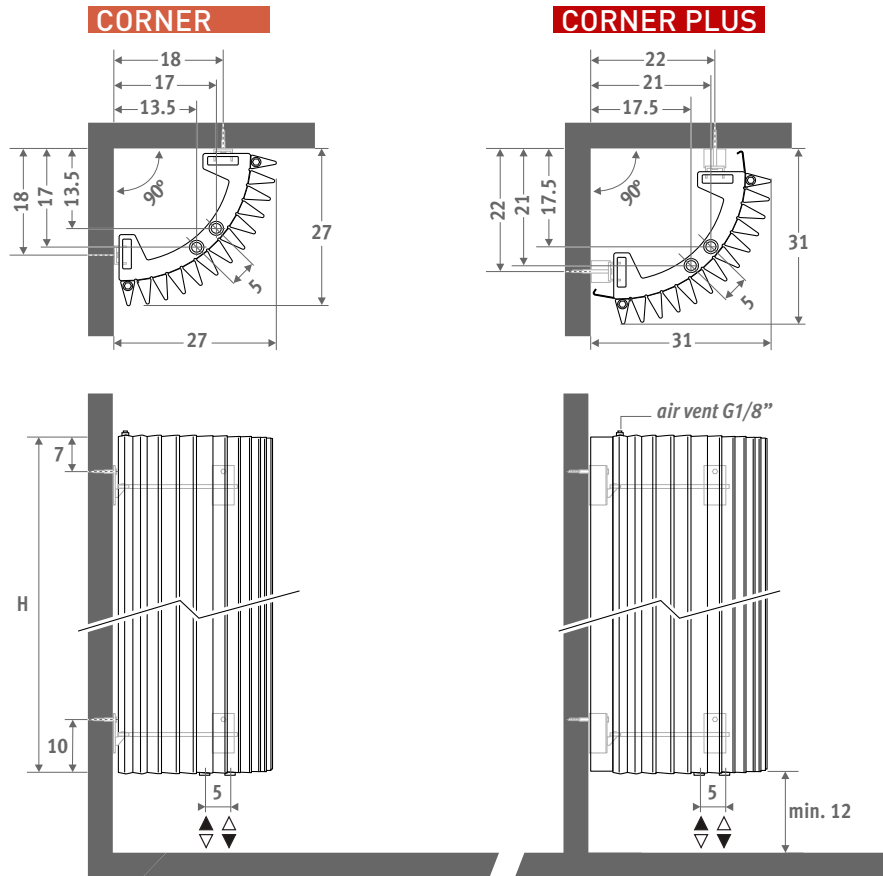

The only thing the Iguana Corner needs to provide heat: a quiet little corner. Also available in heights 125 and 150 cm, specially designed for installation above the bathtub.

Also available as "Plus" version for low flow temperatures.

Top 10
Design
Award
Winner
2000

ISH 1999
DESIGN PLUS
Good Heating Idea

IGUANA CORNER traffic white 333, optional towel rail

IGUANA CORNER

IGUANA CORNER

DIMENSIONS (in cm)

DELIVERY

- central connection MM underneath
- wall fixing
- 2 chrome-plated air vents G1/8"
- Iguana Plus is supplied with two side panels