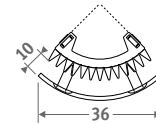

CODE.PW3.AC.1... 143

fill in sleeve coupling code

- Precision metal tube 15/1 115
- Precision metal tube 16/1 116
- Precision metal tube 18/1 118
- RPE/ALU tube 16/2 316
- RPE/ALU tube 18/2 318

Other connections:

See chapter "Connection sets and valves Eyecatchers" for all connection options and technical information

OPTIONS

Towel rail / hat rack in chrome-plated aluminium

Hat rack consists of a towel rail and 5 coat hooks