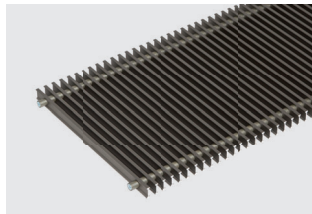

Matching grilles

Roll-up grilles

Aluminium
Natural anodised

Aluminium
Brass anodised

Aluminium
Bronze anodised

Aluminium
Black anodised

Aluminium
Light Bronze

Aluminium
Painted DB 703

Stainless steel
Natural

Stainless steel
Polished

Brass
Natural

Linear grilles

Aluminium
Natural anodised

Aluminium
Brass anodised

Aluminium
Bronze anodised

Aluminium
Light Bronze

Profile dimensions

Double-T profile

Aluminium, brass

Stainless steel

► other grille finishes can be viewed at Kampmann.de/roste

The above grilles are shown using a four-colour printing process and thus do not represent an exact reproduction of the original colour.