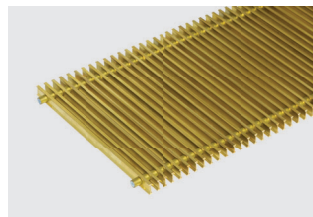

Matching grilles

Roll-up grilles

Aluminium
Natural anodised

Aluminium
Brass anodised

Aluminium
Bronze anodised

Aluminium
Black anodised

Aluminium
Light Bronze

Aluminium
Painted DB 703

Stainless steel
Natural

Stainless steel
Polished

Brass
Natural

Linear grilles

Aluminium
Natural anodised

Aluminium
Brass anodised

Aluminium
Bronze anodised

Aluminium
Light Bronze

Profile dimensions

Double-T profile

Aluminium, brass

Stainless steel

► other grille finishes can be viewed at Kampmann.de/roste

The above grilles are shown using a four-colour printing process and thus do not represent an exact reproduction of the original colour.