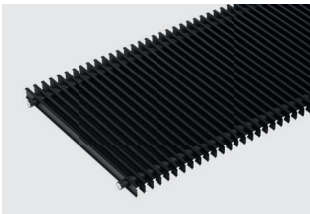

Matching grilles

Roll-up grilles

Aluminium
Natural anodised

Aluminium
Brass anodised

Aluminium
Bronze anodised

Aluminium
Black anodised

Aluminium
Light Bronze

Aluminium
Painted DB 703

Stainless steel
Natural

Stainless steel
Polished

Brass
Natural

Linear grilles

Aluminium
Natural anodised

Aluminium
Brass anodised

Aluminium
Bronze anodised

Aluminium
Light Bronze

Profile dimensions

Double-T profile

Aluminium, brass

Stainless steel

► other grille finishes can be viewed at Kampmann.de/roste

The above grilles are shown using a four-colour printing process and thus do not represent an exact reproduction of the original colour.