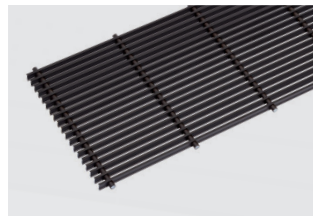

Matching grilles

Roll-up grilles

Aluminium
Natural anodised

Aluminium
Brass anodised

Aluminium
Bronze anodised

Aluminium
Black anodised

Aluminium
Light Bronze

Aluminium
Painted DB 703

Stainless steel
Natural

Stainless steel
Polished

Brass
Natural

Linear grilles

Aluminium
Natural anodised

Aluminium
Brass anodised

Aluminium
Bronze anodised

Aluminium
Light Bronze

Profile dimensions

Double-T profile

Aluminium, brass

Stainless steel

► other grille finishes can be viewed at Kampmann.de/roste

The above grilles are shown using a four-colour printing process and thus do not represent an exact reproduction of the original colour.