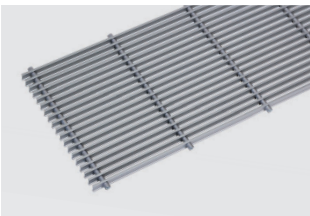

Matching grilles

Roll-up grilles

Aluminium
Natural anodised

Aluminium
Brass anodised

Aluminium
Bronze anodised

Aluminium
Black anodised

Aluminium
Light Bronze

Aluminium
Painted DB 703

Stainless steel
Natural

Stainless steel
Polished

Brass
Natural

Linear grilles

Aluminium
Natural anodised

Aluminium
Brass anodised

Aluminium
Bronze anodised

Aluminium
Light Bronze

Profile dimensions

Double-T profile

Aluminium, brass

Stainless steel

► other grille finishes can be viewed at Kampmann.de/roste

The above grilles are shown using a four-colour printing process and thus do not represent an exact reproduction of the original colour.