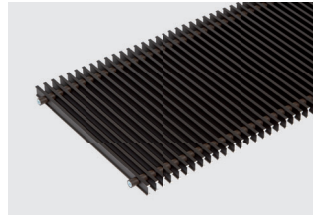

Matching grilles

Roll-up grilles

Aluminium
Natural anodised

Aluminium
Brass anodised

Aluminium
Bronze anodised

Aluminium
Black anodised

Aluminium
Light Bronze

Aluminium
Painted DB 703

Stainless steel
Natural

Stainless steel
Polished

Brass
Natural

Linear grilles

Aluminium
Natural anodised

Aluminium
Brass anodised

Aluminium
Bronze anodised

Aluminium
Light Bronze

Profile dimensions

Double-T profile

Aluminium, brass

Stainless steel

► other grille finishes can be viewed at Kampmann.de/roste

The above grilles are shown using a four-colour printing process and thus do not represent an exact reproduction of the original colour.