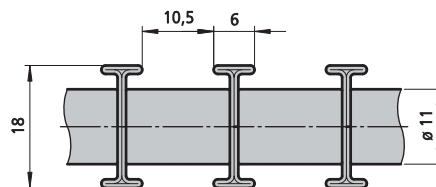

Profile dimensions

Double-T profile

Aluminium, brass

Stainless steel

► other grille finishes can be viewed at Kampmann.de/roste

The above grilles are shown using a four-colour printing process and thus do not represent an exact reproduction of the original colour.