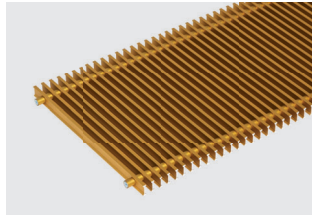

Matching grilles

Roll-up grilles

Aluminium
Natural anodised

Aluminium
Brass anodised

Aluminium
Bronze anodised

Aluminium
Black anodised

Aluminium
Light Bronze

Aluminium
Painted DB 703

Stainless steel
Natural

Stainless steel
Polished

Brass
Natural

Linear grilles

Aluminium
Natural anodised

Aluminium
Brass anodised

Aluminium
Bronze anodised

Aluminium
Light Bronze

Profile dimensions

Double-T profile

Aluminium, brass

Stainless steel

► other grille finishes can be viewed at Kampmann.de/roste

The above grilles are shown using a four-colour printing process and thus do not represent an exact reproduction of the original colour.