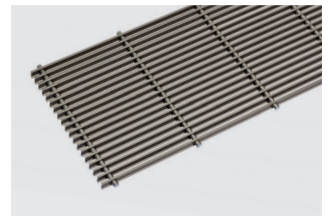

Matching grilles

Roll-up grilles

Aluminium
Natural anodised

Aluminium
Brass anodised

Aluminium
Bronze anodised

Aluminium
Black anodised

Aluminium
Light Bronze

Aluminium
Painted DB 703

Stainless steel
Natural

Stainless steel
Polished

Brass
Natural

Linear grilles

Aluminium
Natural anodised

Aluminium
Brass anodised

Aluminium
Bronze anodised

Aluminium
Light Bronze

Profile dimensions

Double-T profile

Aluminium, brass

Stainless steel

► other grille finishes can be viewed at Kampmann.de/roste

The above grilles are shown using a four-colour printing process and thus do not represent an exact reproduction of the original colour.