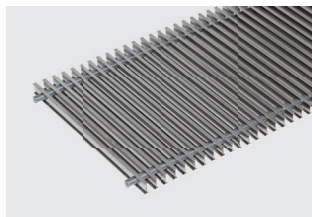

Matching grilles

Roll-up grilles

Aluminium
Natural anodised

Aluminium
Brass anodised

Aluminium
Bronze anodised

Aluminium
Black anodised

Aluminium
Light Bronze

Aluminium
Painted DB 703

Stainless steel
Natural

Stainless steel
Polished

Brass
Natural

Linear grilles

Aluminium
Natural anodised

Aluminium
Brass anodised

Aluminium
Bronze anodised

Aluminium
Light Bronze

Profile dimensions

Double-T profile

Aluminium, brass

Stainless steel

► other grille finishes can be viewed at Kampmann.de/roste

The above grilles are shown using a four-colour printing process and thus do not represent an exact reproduction of the original colour.