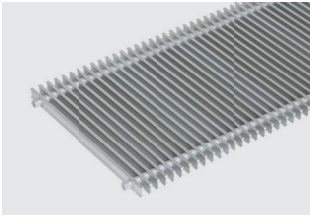

Matching grilles

Roll-up grilles

Aluminium
Natural anodised

Aluminium
Brass anodised

Aluminium
Bronze anodised

Aluminium
Black anodised

Aluminium
Light Bronze

Aluminium
Painted DB 703

Stainless steel
Natural

Stainless steel
Polished

Brass
Natural

Linear grilles

Aluminium
Natural anodised

Aluminium
Brass anodised

Aluminium
Bronze anodised

Aluminium
Light Bronze

Profile dimensions

Double-T profile

Aluminium, brass

Stainless steel

► other grille finishes can be viewed at Kampmann.de/roste

The above grilles are shown using a four-colour printing process and thus do not represent an exact reproduction of the original colour.