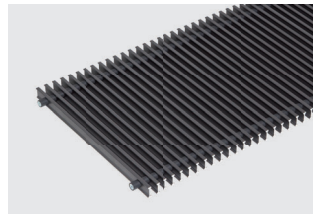

Matching grilles

Roll-up grilles

Aluminium
Natural anodised

Aluminium
Brass anodised

Aluminium
Bronze anodised

Aluminium
Black anodised

Aluminium
Light Bronze

Aluminium
Painted DB 703

Stainless steel
Natural

Stainless steel
Polished

Brass
Natural

Linear grilles

Aluminium
Natural anodised

Aluminium
Brass anodised

Aluminium
Bronze anodised

Aluminium
Light Bronze

Profile dimensions

Double-T profile

Aluminium, brass

Stainless steel

► other grille finishes can be viewed at Kampmann.de/roste

The above grilles are shown using a four-colour printing process and thus do not represent an exact reproduction of the original colour.