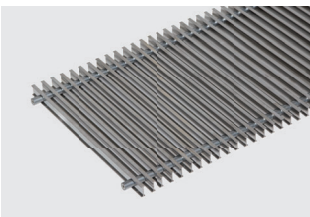

Matching grilles

Roll-up grilles

Aluminium
Natural anodised

Aluminium
Brass anodised

Aluminium
Bronze anodised

Aluminium
Black anodised

Aluminium
Light Bronze

Aluminium
Painted DB 703

Stainless steel
Natural

Stainless steel
Polished

Brass
Natural

Linear grilles

Aluminium
Natural anodised

Aluminium
Brass anodised

Aluminium
Bronze anodised

Aluminium
Light Bronze

Profile dimensions

Double-T profile

Aluminium, brass

Stainless steel

► other grille finishes can be viewed at Kampmann.de/roste

The above grilles are shown using a four-colour printing process and thus do not represent an exact reproduction of the original colour.