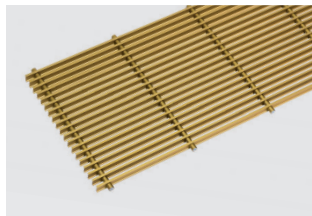

Matching grilles

Roll-up grilles

Aluminium
Natural anodised

Aluminium
Brass anodised

Aluminium
Bronze anodised

Aluminium
Black anodised

Aluminium
Light Bronze

Aluminium
Painted DB 703

Stainless steel
Natural

Stainless steel
Polished

Brass
Natural

Linear grilles

Aluminium
Natural anodised

Aluminium
Brass anodised

Aluminium
Bronze anodised

Aluminium
Light Bronze

Profile dimensions

Double-T profile

Aluminium, brass

Stainless steel

► other grille finishes can be viewed at Kampmann.de/roste

The above grilles are shown using a four-colour printing process and thus do not represent an exact reproduction of the original colour.