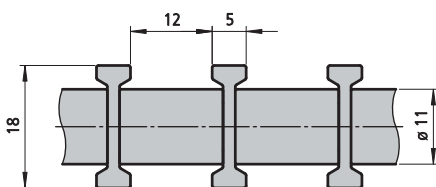

Profile dimensions

Double-T profile

Aluminium, brass

Stainless steel

► other grille finishes can be viewed at Kampmann.de/roste

The above grilles are shown using a four-colour printing process and thus do not represent an exact reproduction of the original colour.