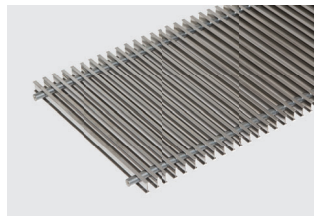

Matching grilles

Roll-up grilles

Aluminium
Natural anodised

Aluminium
Brass anodised

Aluminium
Bronze anodised

Aluminium
Black anodised

Aluminium
Bronze finish

Aluminium
Painted DB 703

Stainless steel
Natural

Stainless steel
Polished

Brass
Natural CuZn 44

Linear grilles

Aluminium
Natural anodised

Aluminium
Brass anodised

Aluminium
Bronze anodised

Aluminium
Bronze finish

Profile dimensions

Double-T profile

► For more grilles, please refer to Kampmann.co.uk/grilles

The above grilles are shown using a four-colour printing process and thus do not represent an exact reproduction of the original colour.