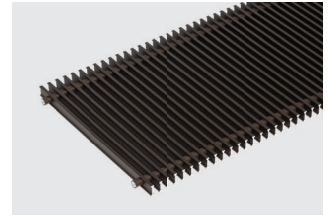

Matching grilles

Roll-up grilles

Aluminium
Natural anodised

Aluminium
Brass anodised

Aluminium
Bronze anodised

Aluminium
Black anodised

Aluminium
Bronze finish

Aluminium
Painted DB 703

Stainless steel
Natural

Stainless steel
Polished

Brass
Natural CuZn 44

Linear grilles

Aluminium
Natural anodised

Aluminium
Brass anodised

Aluminium
Bronze anodised

Aluminium
Bronze finish

Profile dimensions

Double-T profile

► For more grilles, please refer to Kampmann.co.uk/grilles

The above grilles are shown using a four-colour printing process and thus do not represent an exact reproduction of the original colour.