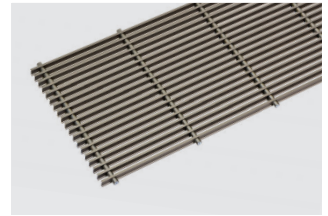

Matching grilles

Roll-up grilles

Aluminium
Natural anodised

Aluminium
Brass anodised

Aluminium
Bronze anodised

Aluminium
Black anodised

Aluminium
Bronze finish

Aluminium
Painted DB 703

Stainless steel
Natural

Stainless steel
Polished

Brass
Natural CuZn 44

Linear grilles

Aluminium
Natural anodised

Aluminium
Brass anodised

Aluminium
Bronze anodised

Aluminium
Bronze finish

Profile dimensions

Double-T profile

► For more grilles, please refer to Kampmann.co.uk/grilles

The above grilles are shown using a four-colour printing process and thus do not represent an exact reproduction of the original colour.