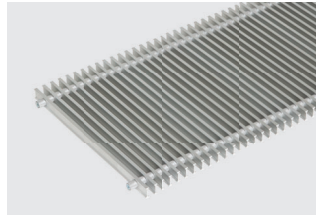

Matching grilles

Roll-up grilles

Aluminium
Natural anodised

Aluminium
Brass anodised

Aluminium
Bronze anodised

Aluminium
Black anodised

Aluminium
Bronze finish

Aluminium
Painted DB 703

Stainless steel
Natural

Stainless steel
Polished

Brass
Natural CuZn 44

Linear grilles

Aluminium
Natural anodised

Aluminium
Brass anodised

Aluminium
Bronze anodised

Aluminium
Bronze finish

Profile dimensions

Double-T profile

► For more grilles, please refer to Kampmann.co.uk/grilles

The above grilles are shown using a four-colour printing process and thus do not represent an exact reproduction of the original colour.