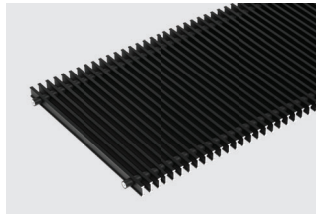

Matching grilles

Roll-up grilles

Aluminium
Natural anodised

Aluminium
Brass anodised

Aluminium
Bronze anodised

Aluminium
Black anodised

Aluminium
Bronze finish

Aluminium
Painted DB 703

Stainless steel
Natural

Stainless steel
Polished

Brass
Natural CuZn 44

Linear grilles

Aluminium
Natural anodised

Aluminium
Brass anodised

Aluminium
Bronze anodised

Aluminium
Bronze finish

Profile dimensions

Double-T profile

► For more grilles, please refer to Kampmann.co.uk/grilles

The above grilles are shown using a four-colour printing process and thus do not represent an exact reproduction of the original colour.