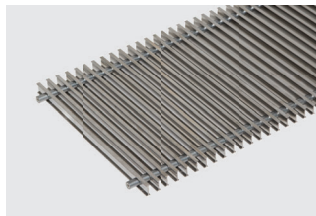

Matching grilles

Roll-up grilles

Aluminium
Natural anodised

Aluminium
Brass anodised

Aluminium
Bronze anodised

Aluminium
Black anodised

Aluminium
Bronze finish

Aluminium
Painted DB 703

Stainless steel
Natural

Stainless steel
Polished

Brass
Natural CuZn 44

Linear grilles

Aluminium
Natural anodised

Aluminium
Brass anodised

Aluminium
Bronze anodised

Aluminium
Bronze finish

Profile dimensions

Double-T profile

► For more grilles, please refer to Kampmann.co.uk/grilles

The above grilles are shown using a four-colour printing process and thus do not represent an exact reproduction of the original colour.