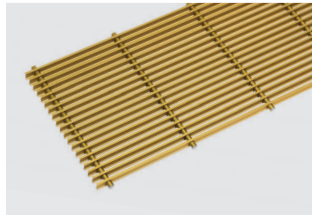

Matching grilles

Roll-up grilles

Aluminium
Natural anodised

Aluminium
Brass anodised

Aluminium
Bronze anodised

Aluminium
Black anodised

Aluminium
Bronze finish

Aluminium
Painted DB 703

Stainless steel
Natural

Stainless steel
Polished

Brass
Natural CuZn 44

Linear grilles

Aluminium
Natural anodised

Aluminium
Brass anodised

Aluminium
Bronze anodised

Aluminium
Bronze finish

Profile dimensions

Double-T profile

► For more grilles, please refer to Kampmann.co.uk/grilles

The above grilles are shown using a four-colour printing process and thus do not represent an exact reproduction of the original colour.