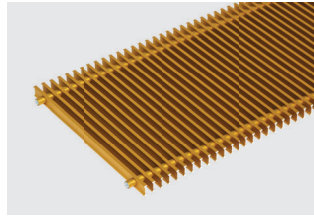

Matching grilles

Roll-up grilles

Aluminium
Natural anodised

Aluminium
Brass anodised

Aluminium
Bronze anodised

Aluminium
Black anodised

Aluminium
Bronze finish

Aluminium
Painted DB 703

Stainless steel
Natural

Stainless steel
Polished

Brass
Natural CuZn 44

Linear grilles

Aluminium
Natural anodised

Aluminium
Brass anodised

Aluminium
Bronze anodised

Aluminium
Bronze finish

Profile dimensions

Double-T profile

► For more grilles, please refer to Kampmann.co.uk/grilles

The above grilles are shown using a four-colour printing process and thus do not represent an exact reproduction of the original colour.