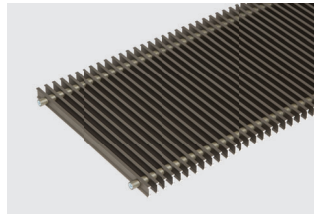

Matching grilles

Roll-up grilles

Aluminium
Natural anodised

Aluminium
Brass anodised

Aluminium
Bronze anodised

Aluminium
Black anodised

Aluminium
Bronze finish

Aluminium
Painted DB 703

Stainless steel
Natural

Stainless steel
Polished

Brass
Natural CuZn 44

Linear grilles

Aluminium
Natural anodised

Aluminium
Brass anodised

Aluminium
Bronze anodised

Aluminium
Bronze finish

Profile dimensions

Double-T profile

► For more grilles, please refer to Kampmann.co.uk/grilles

The above grilles are shown using a four-colour printing process and thus do not represent an exact reproduction of the original colour.