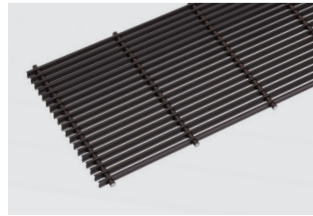

Matching grilles

Roll-up grilles

Aluminium
Natural anodised

Aluminium
Brass anodised

Aluminium
Bronze anodised

Aluminium
Black anodised

Aluminium
Bronze finish

Aluminium
Painted DB 703

Stainless steel
Natural

Stainless steel
Polished

Brass
Natural CuZn 44

Linear grilles

Aluminium
Natural anodised

Aluminium
Brass anodised

Aluminium
Bronze anodised

Aluminium
Bronze finish

Profile dimensions

Double-T profile

► For more grilles, please refer to Kampmann.co.uk/grilles

The above grilles are shown using a four-colour printing process and thus do not represent an exact reproduction of the original colour.