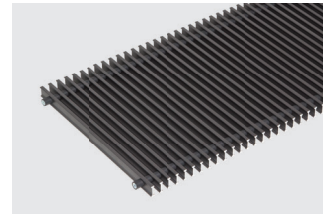

Matching grilles

Roll-up grilles

Aluminium
Natural anodised

Aluminium
Brass anodised

Aluminium
Bronze anodised

Aluminium
Black anodised

Aluminium
Bronze finish

Aluminium
Painted DB 703

Stainless steel
Natural

Stainless steel
Polished

Brass
Natural CuZn 44

Linear grilles

Aluminium
Natural anodised

Aluminium
Brass anodised

Aluminium
Bronze anodised

Aluminium
Bronze finish

Profile dimensions

Double-T profile

► For more grilles, please refer to Kampmann.co.uk/grilles

The above grilles are shown using a four-colour printing process and thus do not represent an exact reproduction of the original colour.