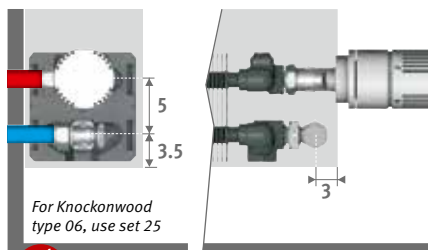

## CONNECTION SETS

To the wall, totally concealed within the casing

TRV head and sleeve couplings Eurocone 3/4" included.

set 225

CODE 2-PIPE

€

COLO.SW2.AW.4...

81