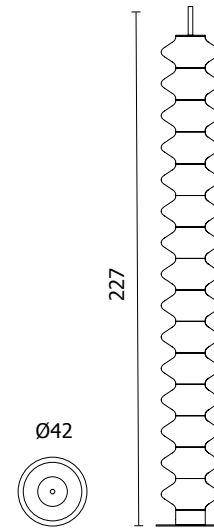

MILANO FREE-STANDING 170

MILANO FREE STANDING 200

MILANO FREE-STANDING 230

MATERIAL: STEEL. BASE SUPPORT AND UPPER TIP: STAINLESS STEEL.

● CONNECTION CABLE: BLACK COATING

MILANO FREE-STANDING IS AVAILABLE IN ALL COLORS OF THE TUBES RANGE, except chrome grey GRGR.

Model	L (cm)	H (cm)	Watt	Price		Price
				Category	Category	Category
				C0 (€)*	C1/C2/TRAS (€)**	Cat. C3 (€)**
MLN2#170BMELE	25,8	171,5	800W			
MLN2#200BMELE	25,8	199,0	900W			
MLN2#230BMELE	25,8	227,0	1000W			

* Standard White Tubes

** See the official Tubes colour chart