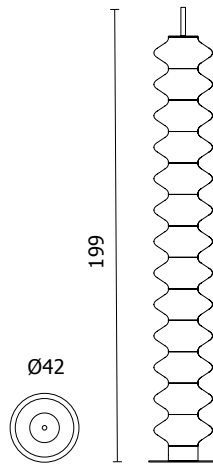

MILANO FREE-STANDING 170

MILANO FREE STANDING 200

MILANO FREE-STANDING 230

MATERIAL: STEEL. BASE SUPPORT AND UPPER TIP: STAINLESS STEEL.

● CONNECTION CABLE: BLACK COATING

MILANO FREE-STANDING IS AVAILABLE IN ALL COLORS OF THE TUBES RANGE, except chrome grey GRGR.

Model	L (cm)	H (cm)	Watt	Price		Price
				Category	Category	Category
				C0 (€)*	C1/C2/TRAS (€)**	Cat. C3 (€)**
MLN2#170BMELE	25,8	171,5	800W			
MLN2#200BMELE	25,8	199,0	900W			
MLN2#230BMELE	25,8	227,0	1000W			

* Standard White Tubes

** See the official Tubes colour chart