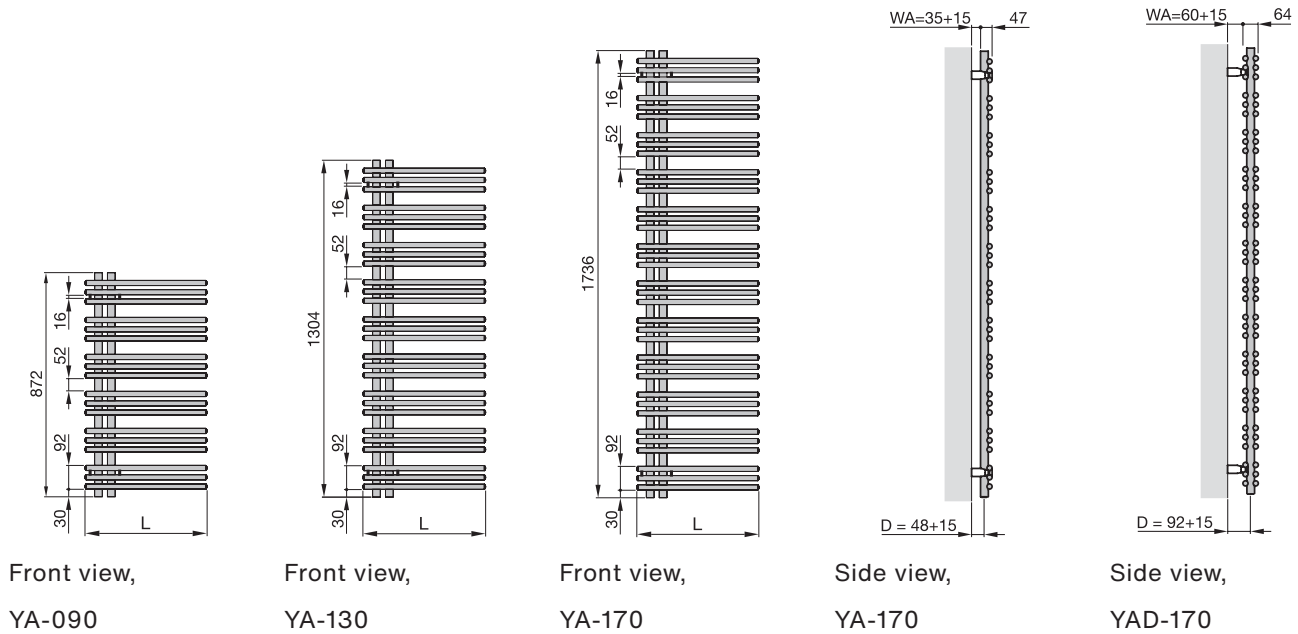

The best quality in both design and function. With its vertical tubes, which can be positioned left or right, Zehnder Yucca Asym creates a relaxed bathroom environment. Large towels can be conveniently hung from one side. The decorative radiator is also suitable as a room divider. Available in almost any colour and finish from the Zehnder colour chart.

Advantages

- Small radiator depth ideal for narrow rooms
- Special solutions support a wide range of application, such as room divider
- Light and seamless design enhances any room
- Easy cleaning with the lambswool cleaning brush from Zehnder
- Rounded edges offer added safety
- Diverse range of models with header tubes as a left- or right-hand arrangement
- Maximum surface temperature of 65 °C ensures increased safety (chrome-plated version)

Model overview